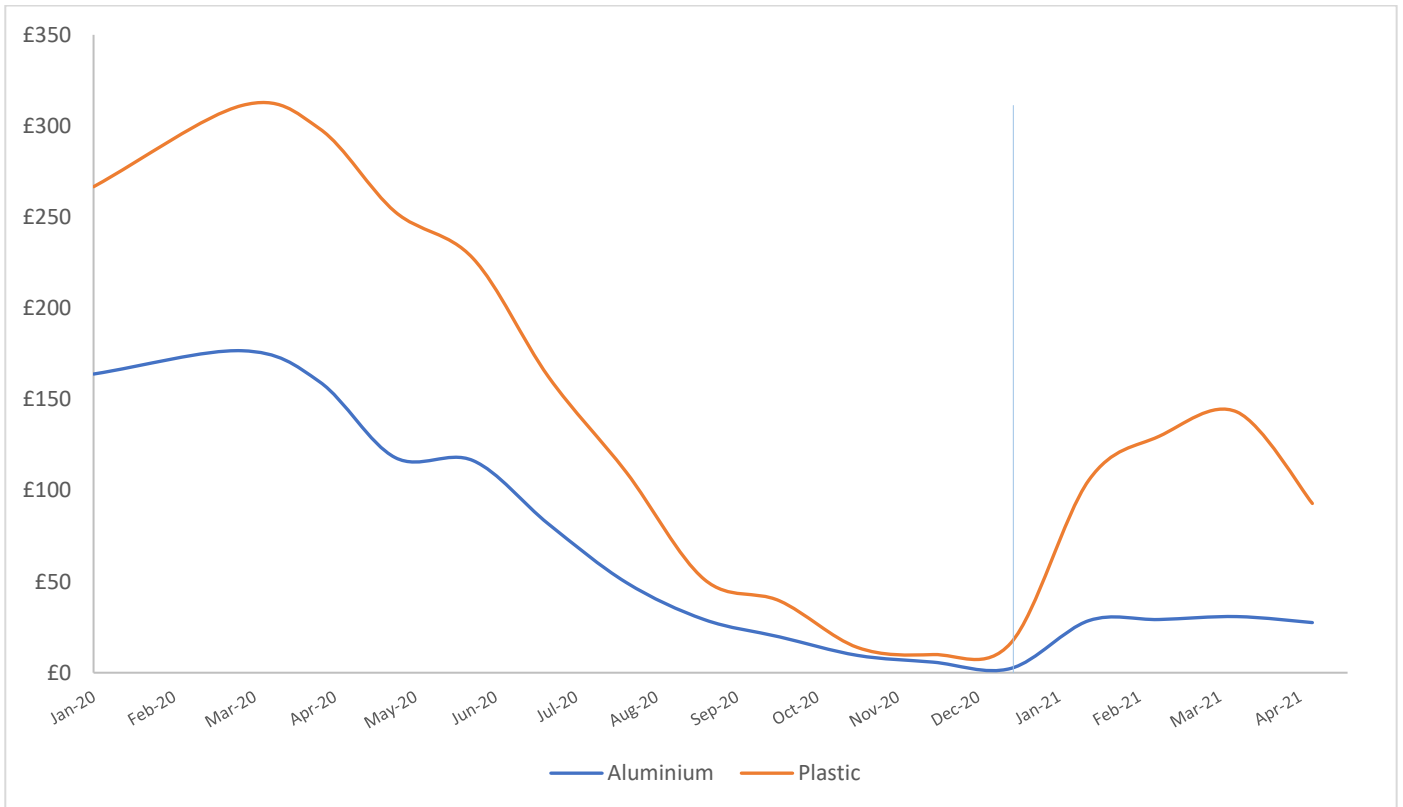

PRN Market - Indicative Prices – April 2021

Prices shown are indicative of data available on letsrecycle.com and the trading platform t2e

Prices shown are indicative of data available on letsrecycle.com and the trading platform t2e