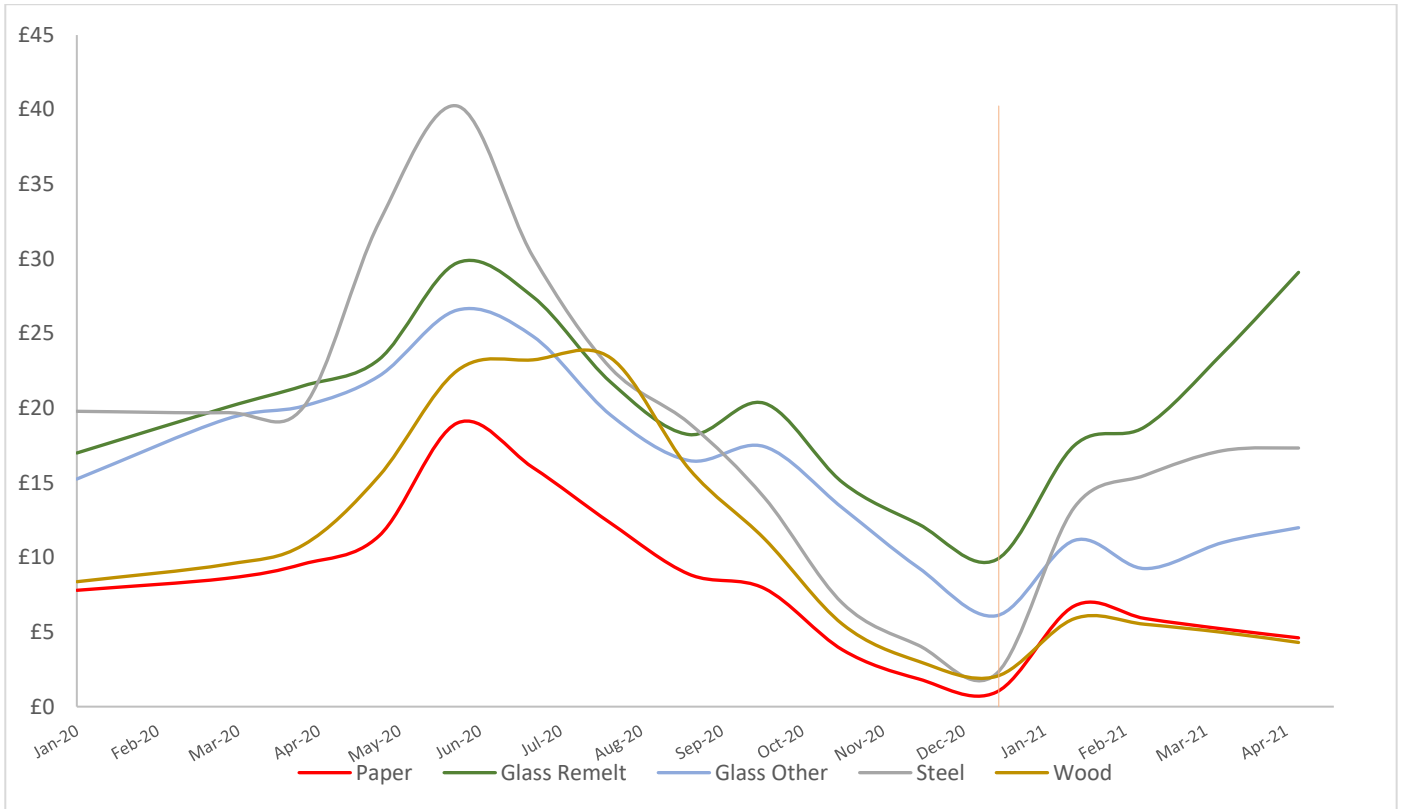

PRN Market - Indicative Prices – April 2021

Prices shown are indicative of data available on letsrecycle.com and the trading platform t2e

Prices shown are indicative of data available on letsrecycle.com and the trading platform t2e