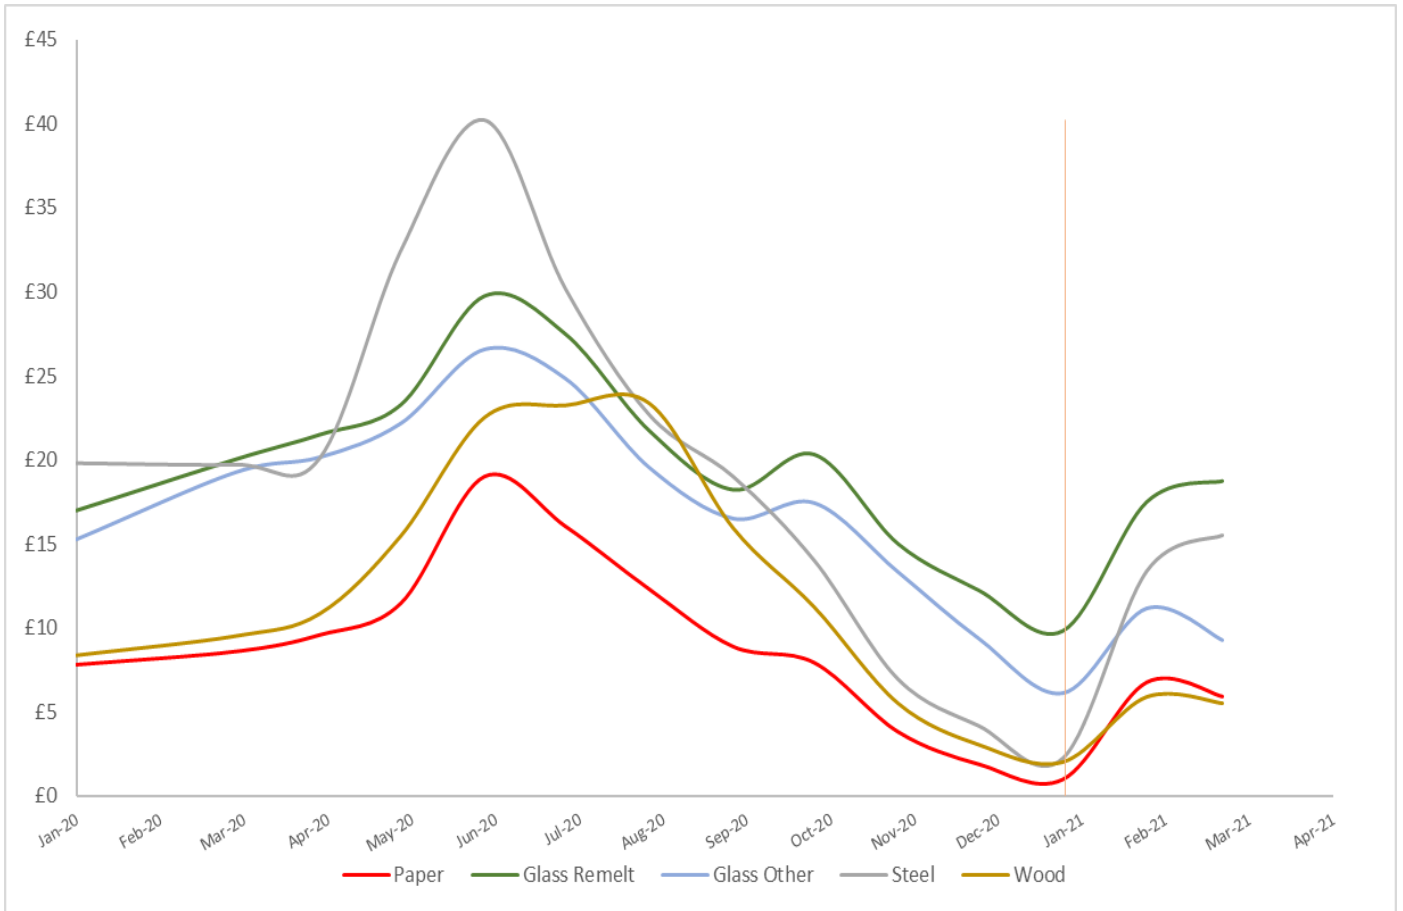

PRN Market - Indicative Prices – February 2021

Prices shown are indicative of data available on letsrecycle.com and the trading platform t2e

Prices shown are indicative of data available on letsrecycle.com and the trading platform t2e