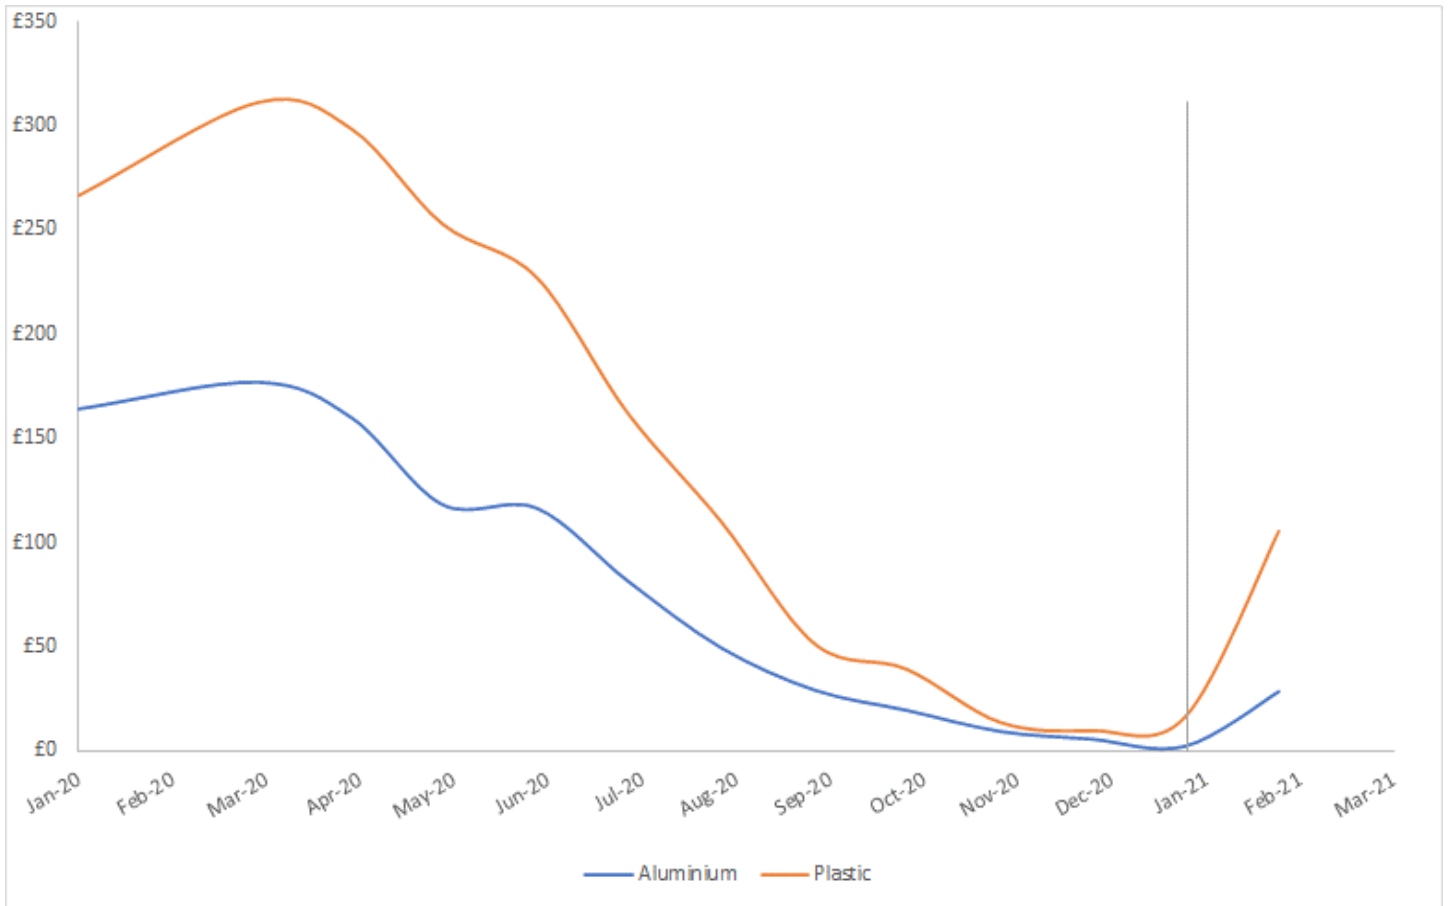

## PRN Market - Indicative Prices – January 2021

Prices shown are indicative of data available on letsrecycle.com and the trading platform t2e

Prices shown are indicative of data available on letsrecycle.com and the trading platform t2e