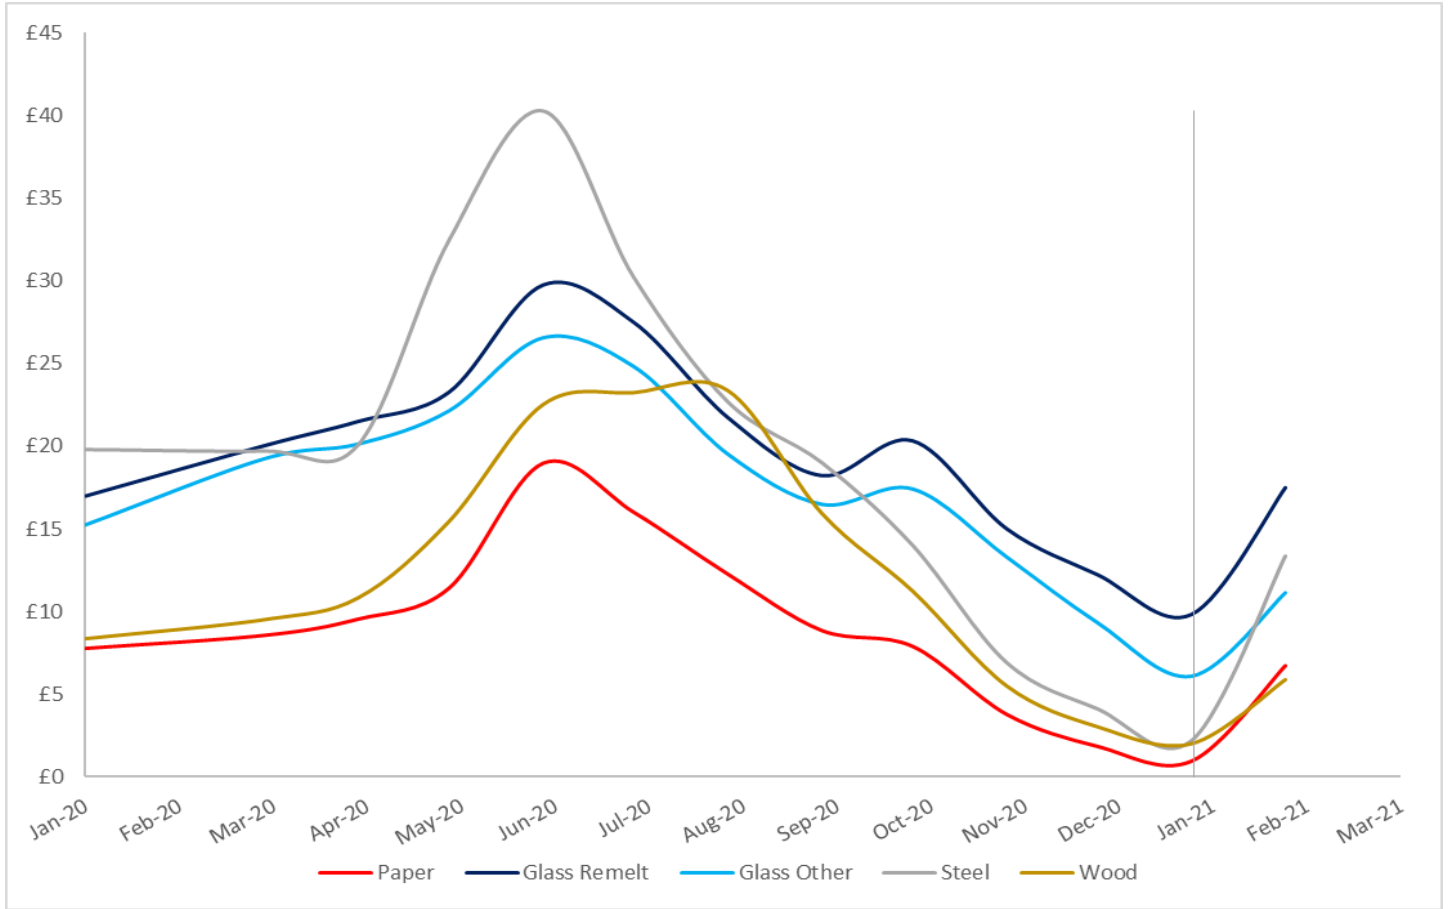

## PRN Market - Indicative Prices – January 2021

Prices shown are indicative of data available on letsrecycle.com and the trading platform t2e

Prices shown are indicative of data available on letsrecycle.com and the trading platform t2e