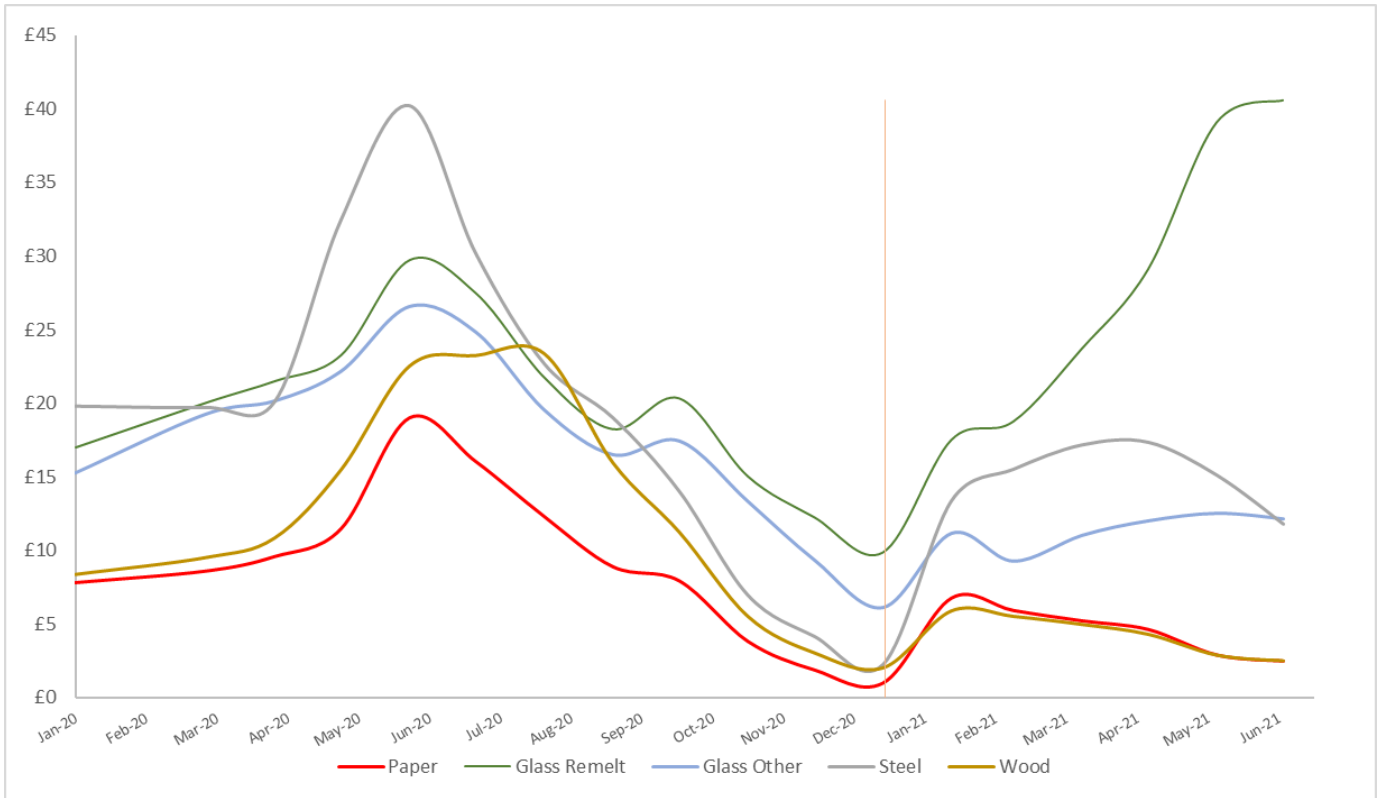

PRN Market - Indicative Prices – June 2021

Prices shown are indicative of data available on letsrecycle.com and the trading platform t2e

Prices shown are indicative of data available on letsrecycle.com and the trading platform t2e