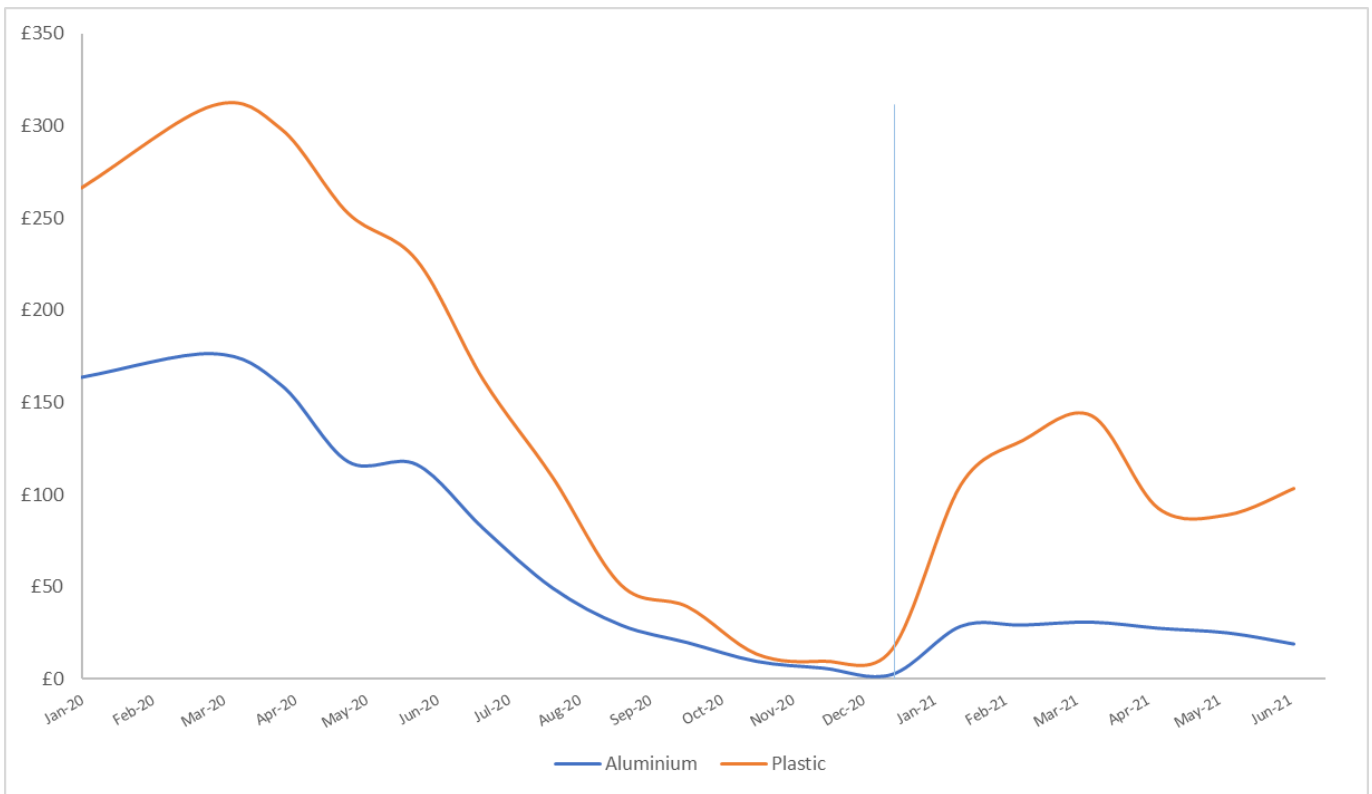

PRN Market - Indicative Prices – June 2021

Prices shown are indicative of data available on letsrecycle.com and the trading platform t2e

Prices shown are indicative of data available on letsrecycle.com and the trading platform t2e