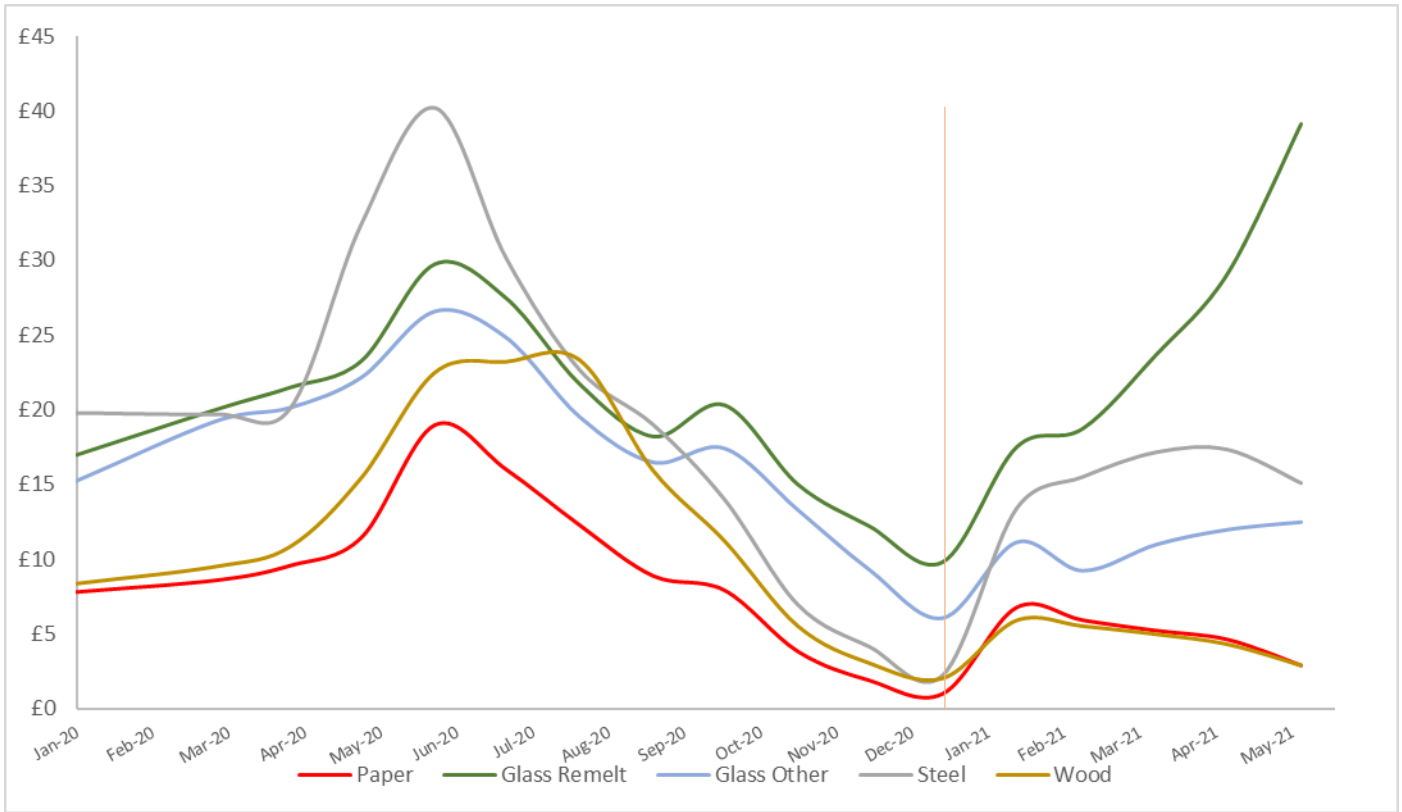

PRN Market - Indicative Prices – May 2021

Prices shown are indicative of data available on letsrecycle.com and the trading platform t2e

Prices shown are indicative of data available on letsrecycle.com and the trading platform t2e